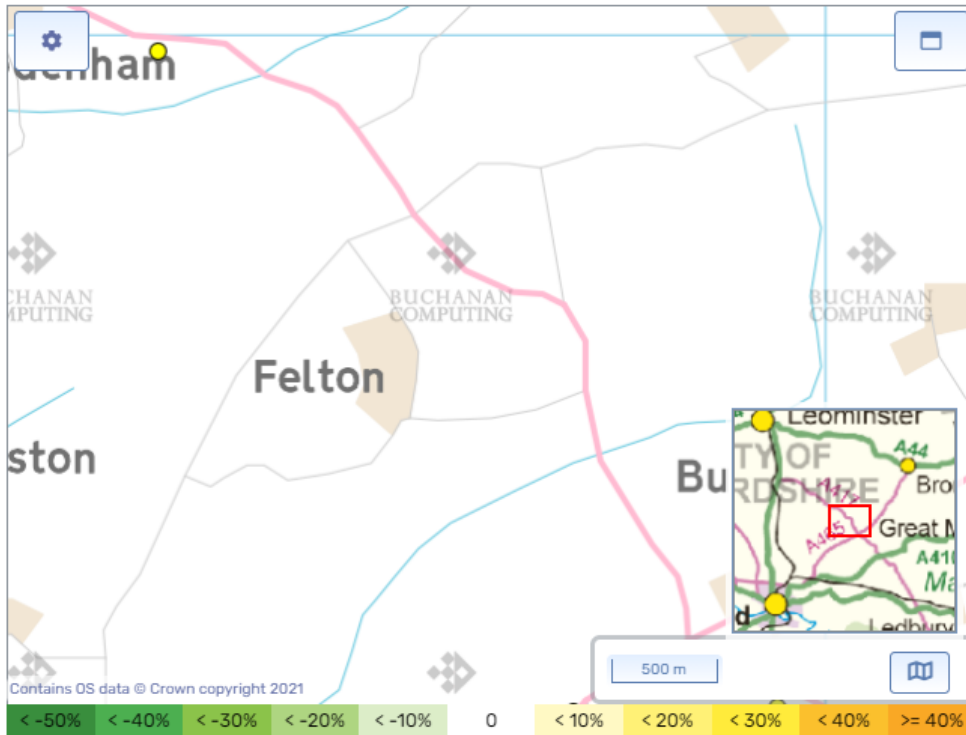

Change area enter country region loc.

2019 Casualties filter gauges by:

Gender: All (selected) | Male | Female

Age: All (selected) | Children < 16 | 70 Plus

Severity: All (selected) | Fatal | Serious | Slight

Casualties by road user

Filter by:

- Pedal Cycle
- Car
- Motor Cycle
- LGV
- Bus Coach
- Other
- HGV

124050

© Buchanan Computing 2021

10:43 14/04/2021

County of Herefordshire

Change area enter country region loc.